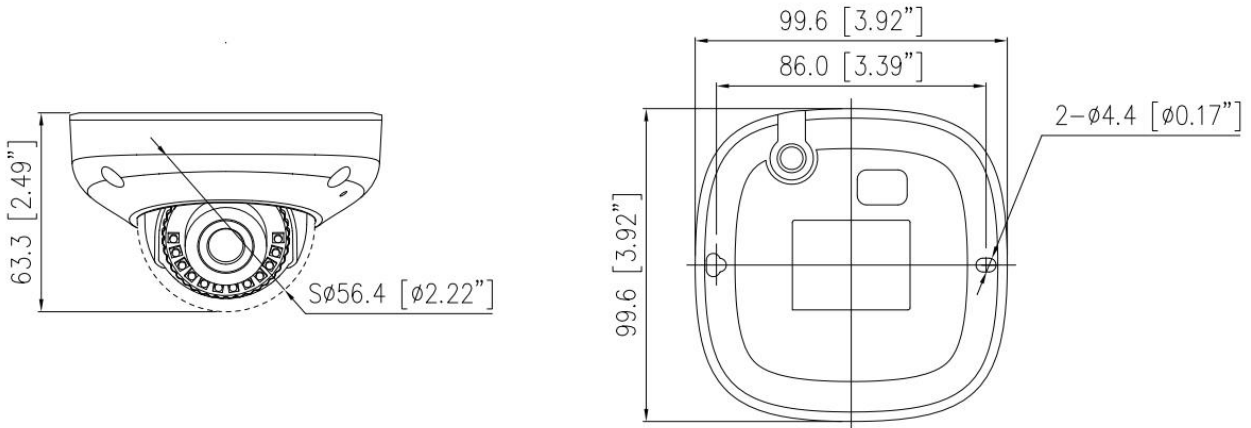

Dimensions (mm)

Accessories

Optional: